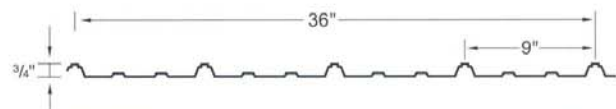

Panel-Loc Plus

Profiles or colors may only be available at one location. Longer lead time may apply. Contact your sales representative for more information

* Meets ENERGY STAR® requirements for steep slope roofs.

All colors carry a 40 year limited paint warranty. See warranty sheets for warranty criteria.

Paint for all colors is provided by **valspar**